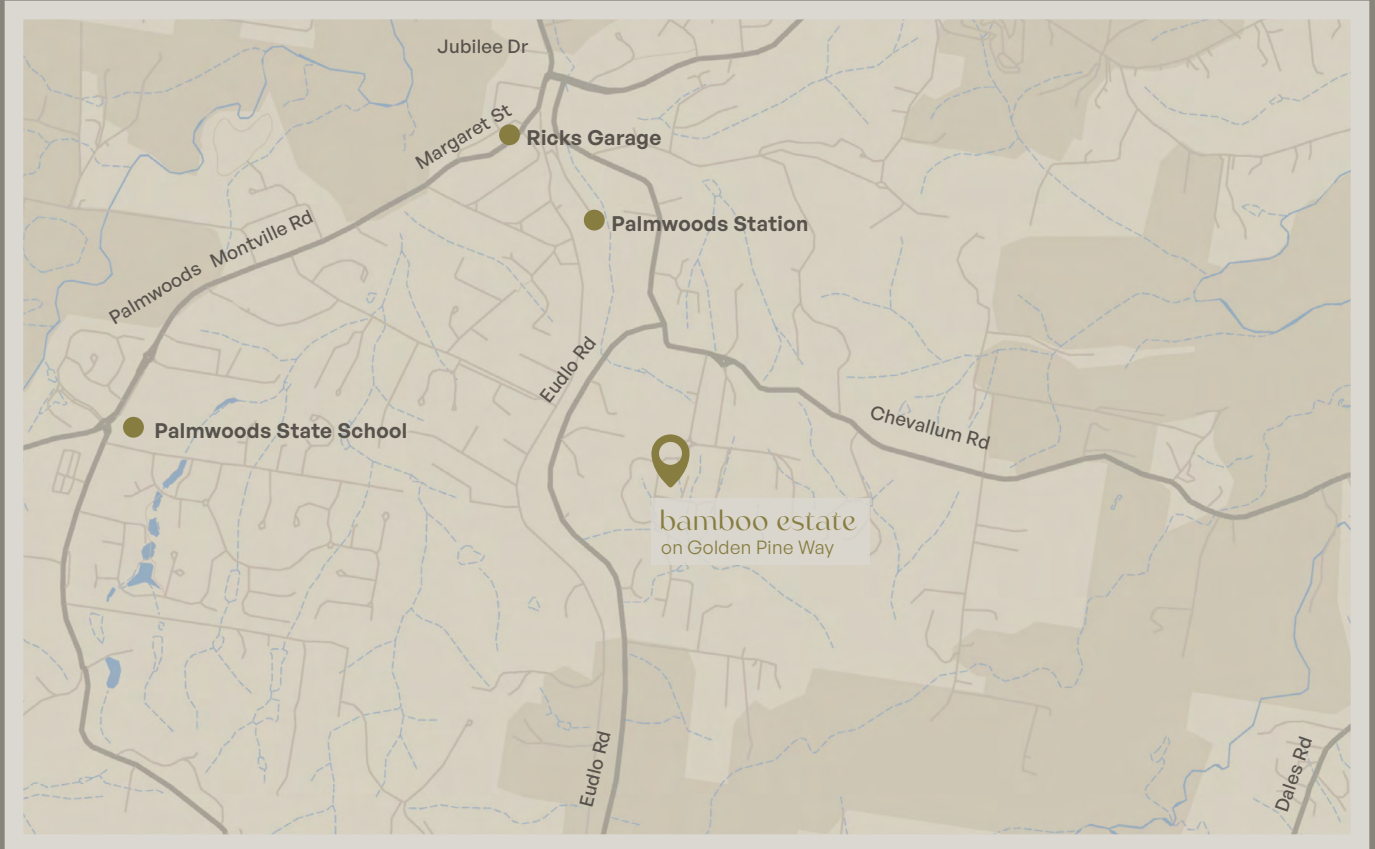

bamboo estate

PALMWOODS

sales & enquiries

For further information on this project contact:

Alan Wheeler M. 0414 585 746

bambooestate.com.au

BAMBOO ESTATE – GOLDEN PINE WAY, PALMWOODS, QLD

DISCLAIMER: Interested parties are directed to rely on their own enquiries and information provided in the contract for sale and disclosure document(s). The contents of this publication have been produced prior to the completion of the development. Information, images and artist impressions of exterior and interiors are intended as a guide only. The information, dimensions, specifications, inclusions, landscaping and materials may be changed without notice.